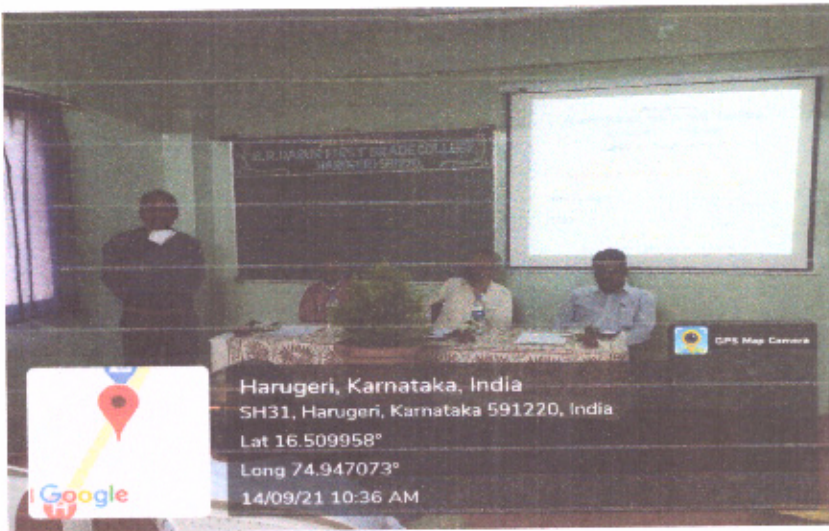

Workshop on NEP 2020 on 14-09-2021